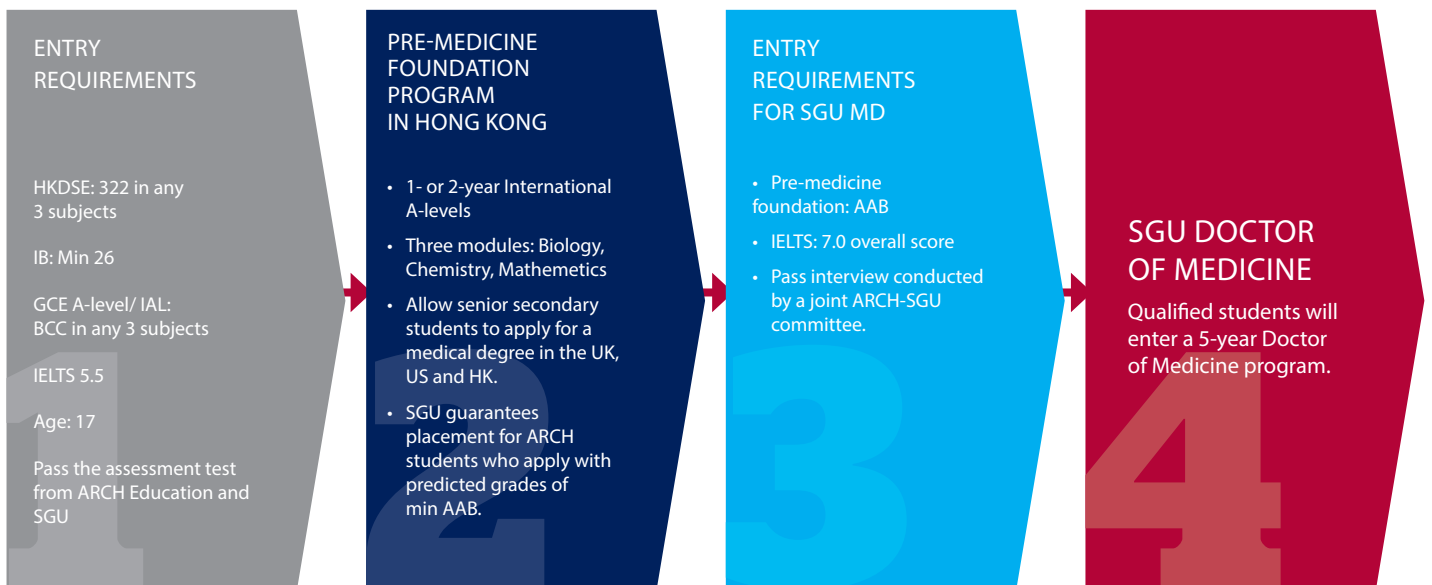

# DOCTOR OF MEDICINE PATHWAY

Pre-Medicine  
 Foundation Program  
 in Hong Kong

SCHOLARSHIPS  
 FOR SUCCESSFUL  
 ARCH  
 STUDENTS

## PROGRAM INTRODUCTION

St. George's University (SGU) has established a pathway for students of ARCH Education Center (Causeway Bay), Hong Kong, to transfer to and complete either the six-, five- or four-year Doctor of Medicine (MD) degree program at SGU's School of Medicine. Students successfully complete their MD will be eligible to apply for residency programs in the US or for postgraduate training in England, on which they can build successful medical careers.

## ROUTE TO SGU MD THROUGH ARCH EDUCATION CENTER (CAUSEWAY BAY)

Students who meet the requirements for entry to the SGU's medical program can choose to study for their first year on the True Blue Campus in Grenada, or in the UK at Northumbria University's campus as part of the St. George's University School of Medicine/ Northumbria University five-year MD program.